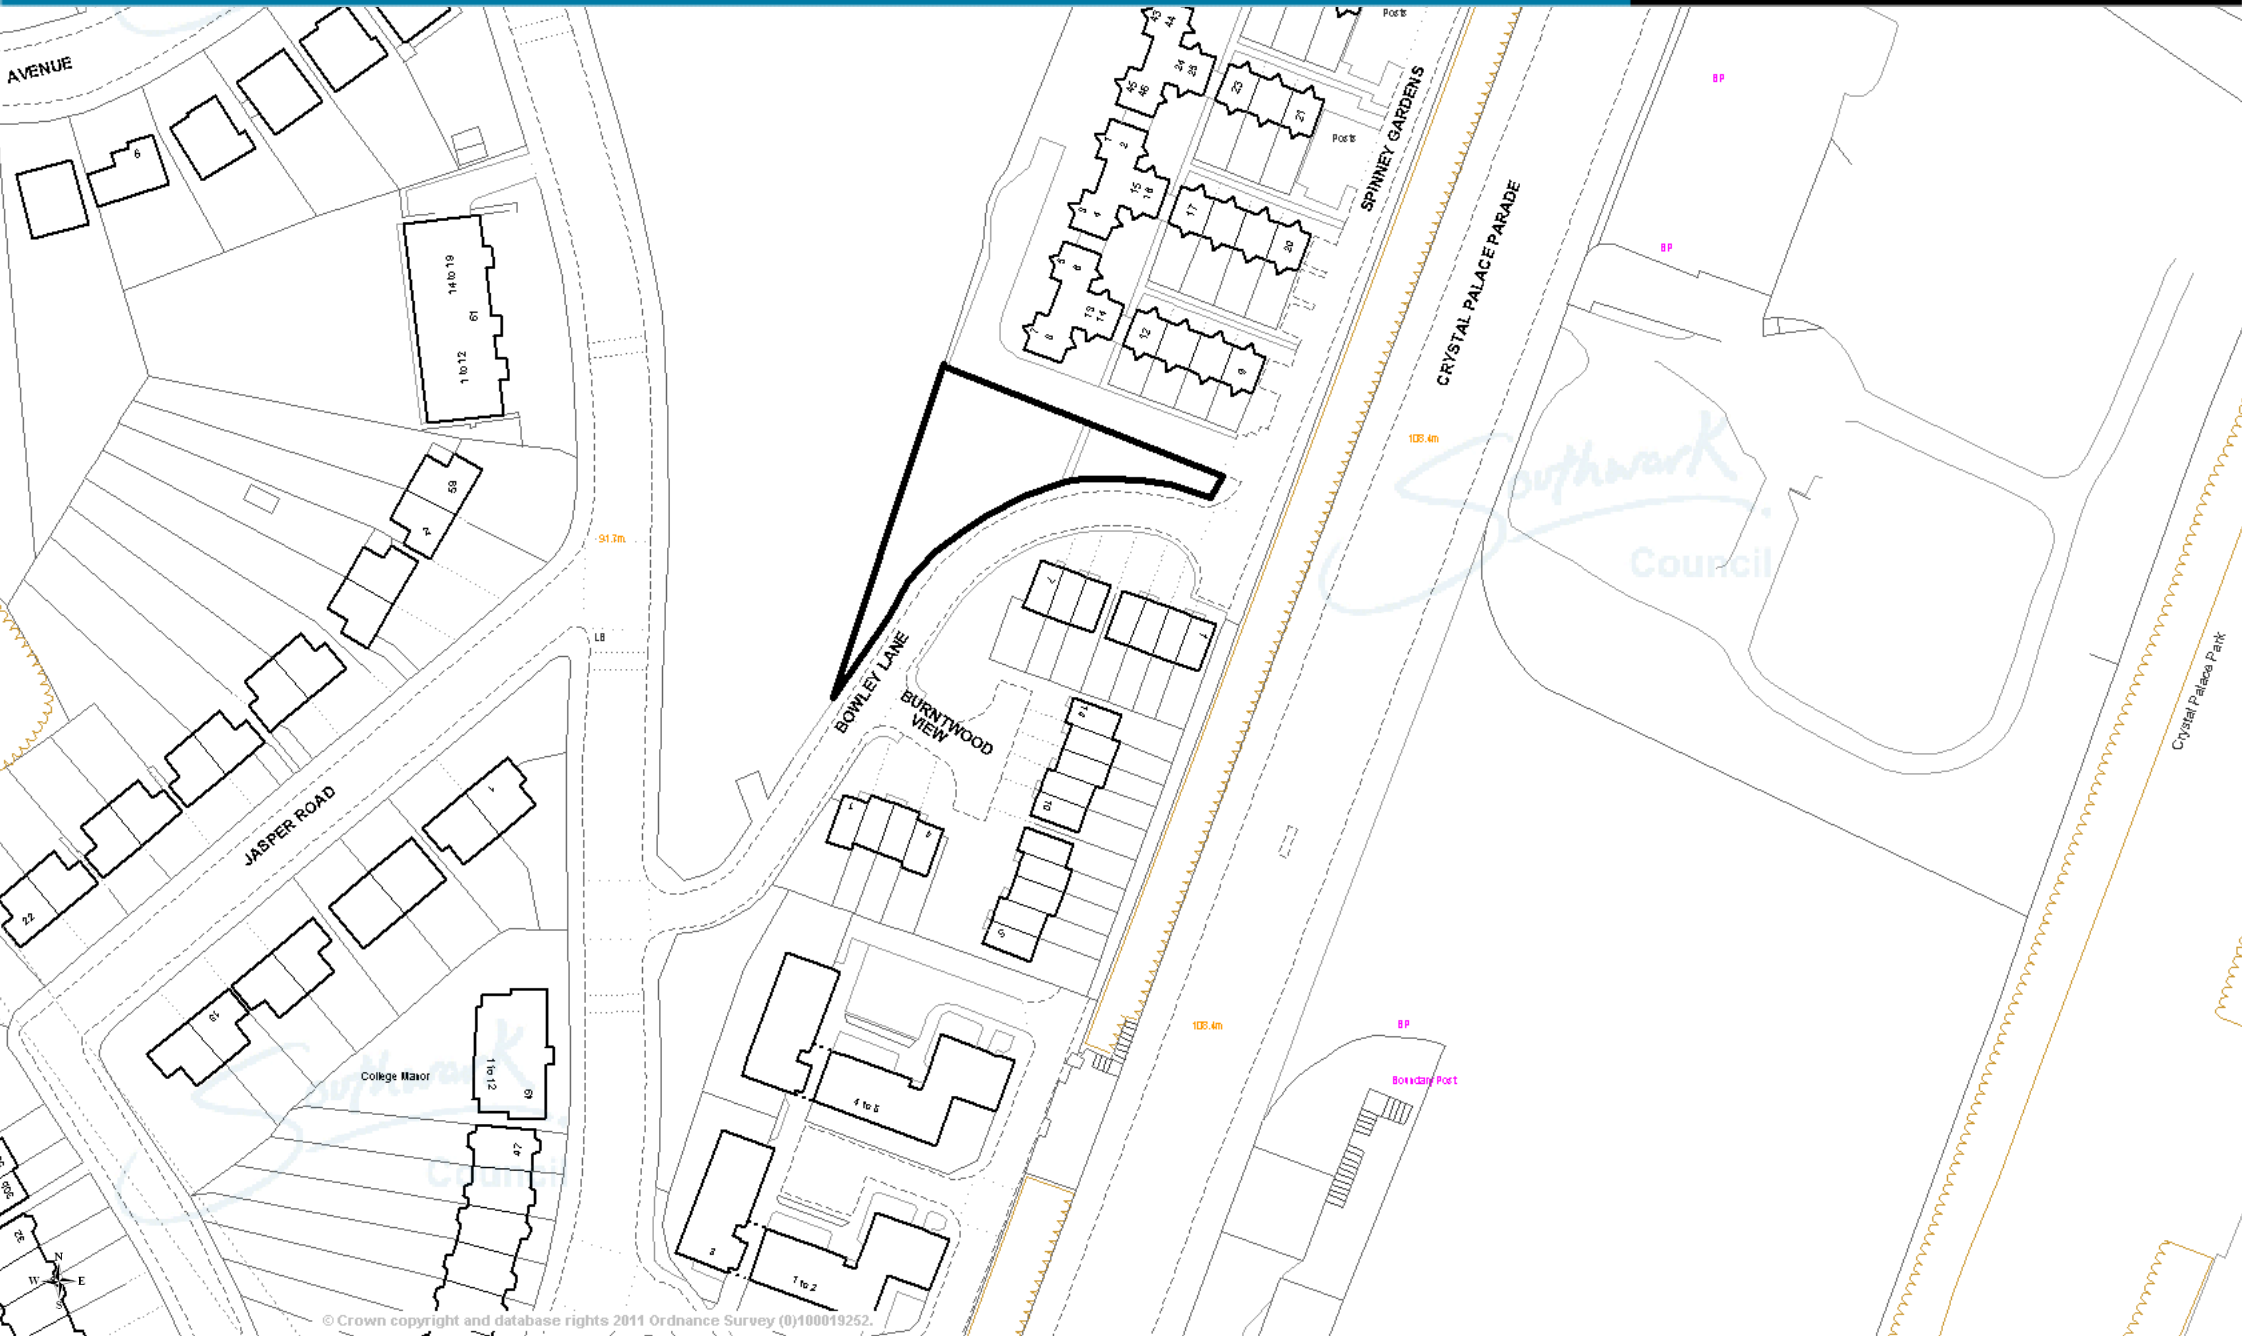

LAND ADJACENT TO 7-14 SPINNEY GARDENS, LONDON, SE19 1LL

Ordnance Survey

Date 25/4/2012

© Crown copyright and database rights 2011 Ordnance Survey (0)100019252.